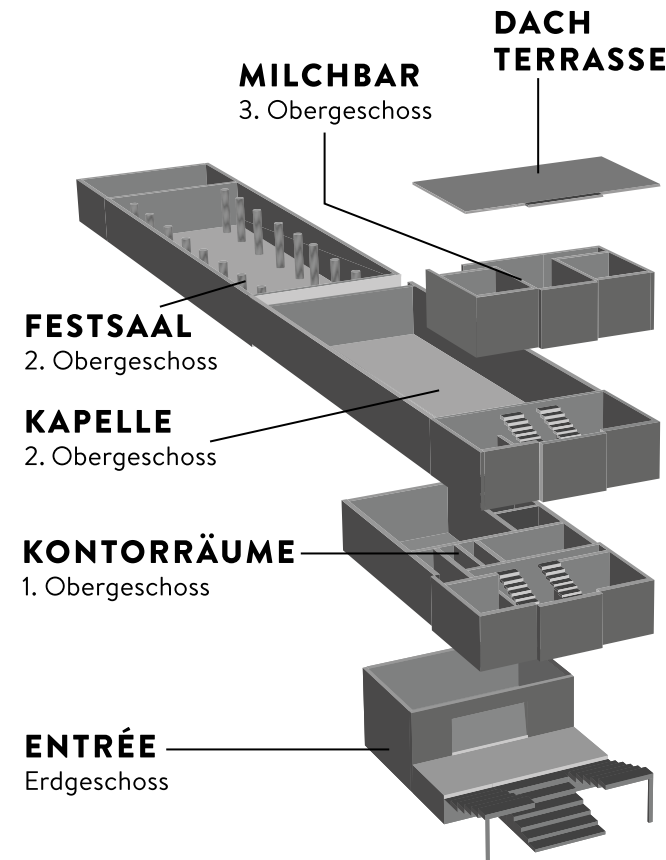

BOLLE FESTSÄLE

AUF EINEN BLICK

ZENTRALE LAGE im Herzen Berlins
MIETFLÄCHEN von 23 – 3.000 m²
KAPAZITÄTEN von 150 – 800 Personen
DECKENHÖHE bis 8 m
RÄUMLICHKEITEN klimatisiert
W-LAN kostenfrei
BARRIEREFREI
ÖFFENTLICHE PARKGARAGE
EIGENER SCHIFFSANLEGER
MOBILIAR für Konferenz & Dinner vorhanden
TÜR AN TÜR zum ABION HOTEL Spreebogen

THE BOLLE FESTSÄLE – BOLLE AT A GLANCE
CENTRAL LOCATION in the heart of Berlin
AREAS for hire from 23 – 3,000 m²
EVENT CAPACITIES of 150 – 800 people
CEILING HEIGHT up to 8 m
SPACES air-conditioned
WIFI free
ACCESSIBLE SPACES
PUBLIC CAR PARK
OWN JETTY
FURNISHINGS for conferences & dinners available
NEXT DOOR to ABION HOTEL Spreebogen

DACHTERRASSE
GUTE AUSSICHTEN
A GREAT OUTLOOK

KAPAZITÄTEN CAPACITIES

RAUM LOCATION	EMPFANG RECEPTION	REIHEN THEATRE	PARLAMENT CLASSROOM	TAFELN PANEL	BANKET BANQUET	MISCH MIXED	FLÄCHE (M ²) AREA (M ²)
ENTRÉE	15	•	•	•	•	•	30
KONTORRÄUME (1-3)	•	•	•	•	•	16	je 23
KONTOR FOYER	80	50	•	•	•	30	165
KAPELLE	500	750	480	576	440	400	720
FESTSAAL	500	600	300	440	400	500	800
MILCHBAR	40	•	•	•	•	30	66
DACHTERRASSE	70	•	•	•	•	50	120

◀ EVENT VENUE - MEET AND CELEBRATE WITH MODERN EQUIPMENT

The BOLLE event venue is one of the most impressive locations in Berlin. The landmarked brick building from the industrial era circa 1890, formerly the Carl Bolle dairy factory, is the ideal setting for all kinds of events. Covering a total area of over 3,000 m², the site comprises two event spaces, three historical Kontorräume and a bar with a roof terrace. The adjoining HOTEL ABION Spreebogen and VILLA ABION offer comfortable accommodation options within walking distance, right by the river Spree.